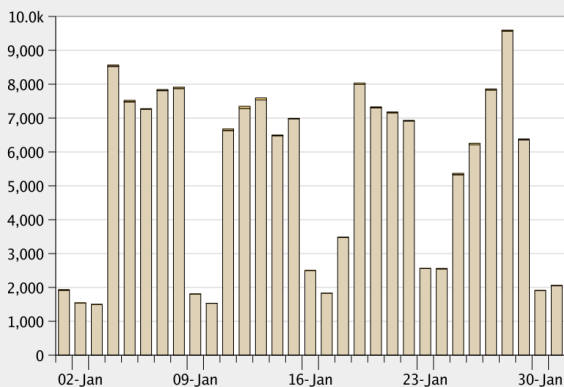

Ironport Monthly Executive Summary

m660.loyola.edu

01 Jan 2016 00:00 to 31 Jan 2016 23:59 (GMT)

View Data for: All Email Appliances
Data in time range: 100.0 % complete

Incoming Mail Graph

Outgoing Mail Graph

Incoming Mail Summary

Message Category	%	Messages
Stopped by Reputation Filtering	90.5%	47,337,240
Stopped as Invalid Recipients	0.1%	36,842
Spam Detected	0.4%	194,202
Virus Detected	0.0%	1,296
Detected by Advanced Malware Protection	0.0%	0
Messages with Malicious URLs	0.0%	0
Stopped by Content Filter	0.0%	22
Stopped by DMARC	0.0%	0
Total Threat Messages:	90.9%	47,569,602
Clean Messages	9.1%	4,753,598
Total Attempted Messages:		52,323,200