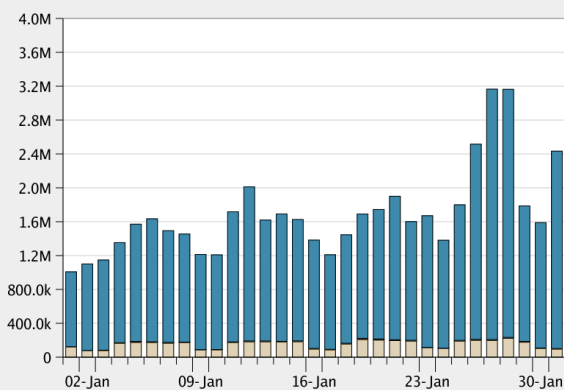

Ironport Monthly Executive Summary

m660.loyola.edu

01 Jan 2016 00:00 to 31 Jan 2016 23:59 (GMT)

View Data for: All Email Appliances
Data in time range: 100.0 % complete

Incoming Mail Graph

Outgoing Mail Graph

Incoming Mail Summary

Message Category	%	Messages
Stopped by Reputation Filtering	90.5%	47,337,240
Stopped as Invalid Recipients	0.1%	36,842
Spam Detected	0.4%	194,202
Virus Detected	0.0%	1,296
Detected by Advanced Malware Protection	0.0%	0
Messages with Malicious URLs	0.0%	0
Stopped by Content Filter	0.0%	22
Stopped by DMARC	0.0%	0
Total Threat Messages:	90.9%	47,569,602
Clean Messages	9.1%	4,753,598
Total Attempted Messages:		52,323,200