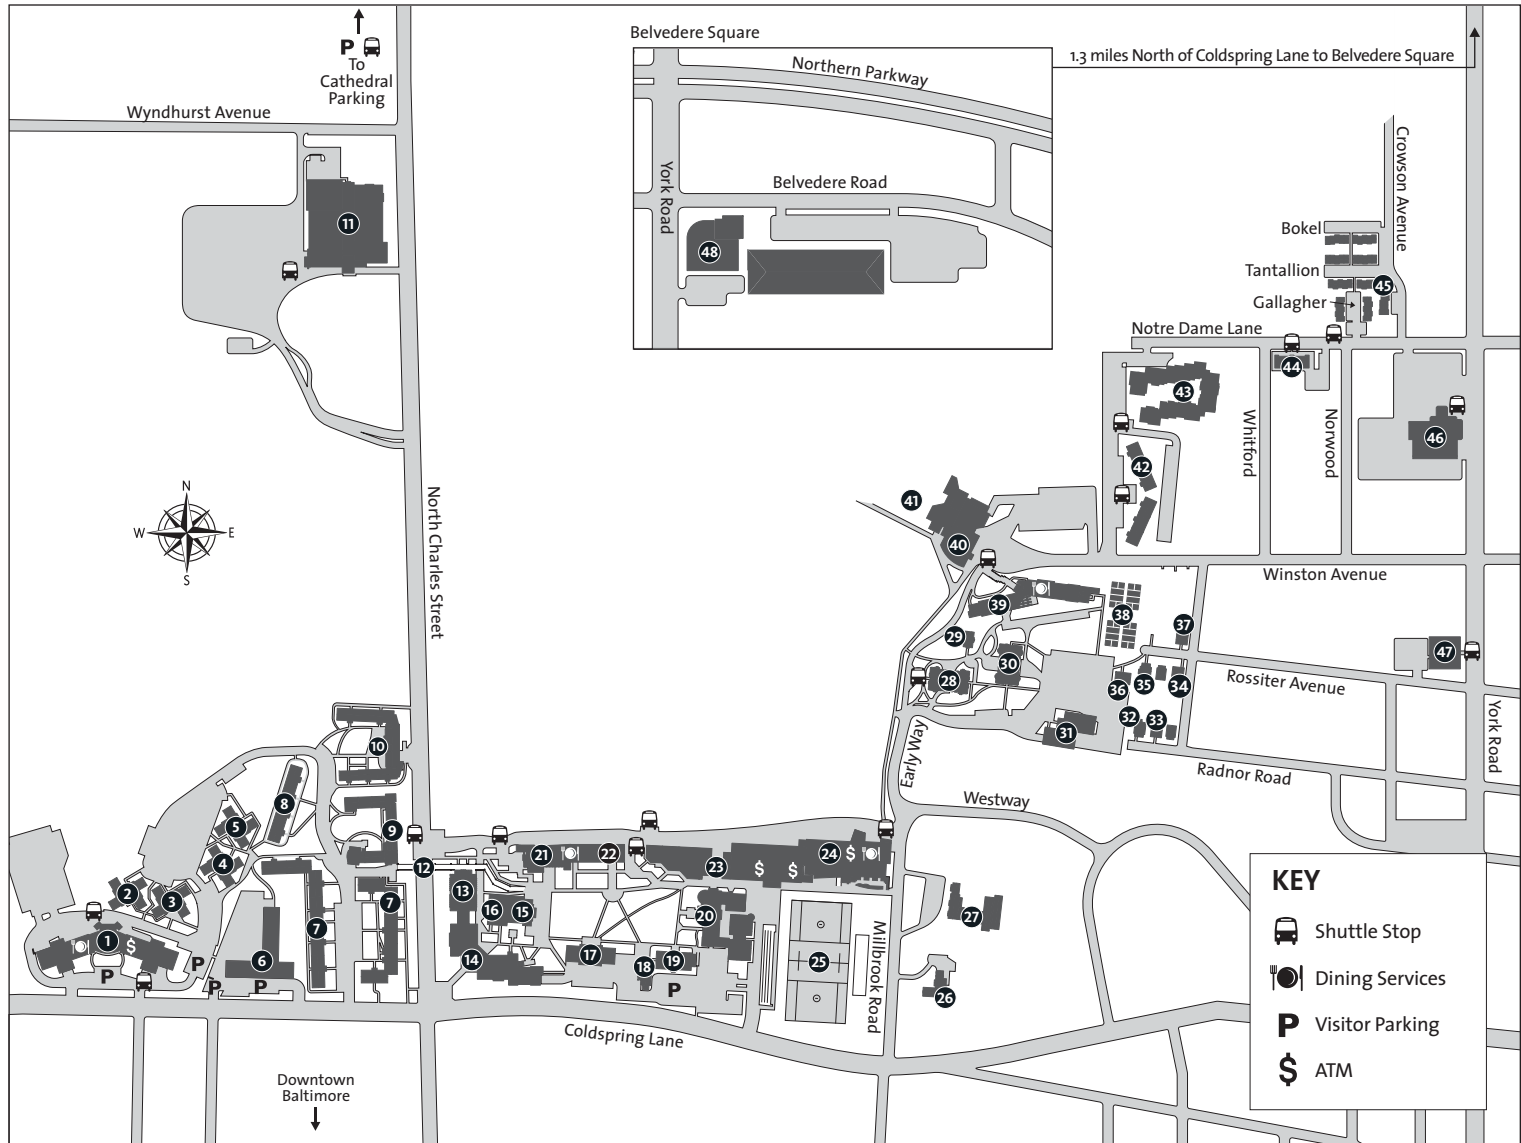

1. Vice President for Academic Affairs
   Vice President for Administration
   Vice President for Development and College Relations
   Vice President for Finance and Treasurer
   Vice President for Student Development and Dean of Students
   Writing Center
2. **20. Rev. Francis X. Knott, S.J. Humanities Center**
   Undergraduate Admission
   Alumni Relations
   Classics Department
   Counseling Center
   Dean-College of Arts and Sciences
   Development and College Relations
   English Department
   Financial Aid
   Grant Services
   History Department
   Hug Lounge
   Creative Services
   Research and Sponsored Programs
   Philosophy Department
   Phonathon Center
   President's Office
   Public Relations
   Refractory
   Theology Department
   Writing Department
3. **21. Sellinger School of Business and Management**
   Accounting Department
   Copy Center
   Dean-Sellinger School of Business and Management
   Economics Department
   Finance Department
   Information Systems and Operations
   Management Department
   Management and International Business Department
   Marketing, Law and Social Responsibility Department
4. **22. Maryland Hall**
   Academic Publications
   Academic Advising and Support Center
   Dean of First-Year Students and Academic Services
   International Programs
   Instructional Services
   Language Learning Center
   Modern Languages and Literatures Department
   National Fellowships Office
   Records
   Student Administrative Services
5. **23. DeChiaro College Center**
   ATM Machine
   First Federal Financial
   The Career Center
   Communication Department
   Emil G. "Lefty" Reitz Arena
   Julio Fine Arts Wing
   Art Gallery

1. Fine Arts Department
   McManus Theater
   Recital Room
   Post Office
   Sellinger VIP Lounge
   Student Mailboxes
2. **24. Andrew White Student Center**
   ALANA Services
   ATM Machines
   Bank of America
   M&T
   Wachovia
   Athletic Department
   Bookstore
   Boulder Garden Café
   Campus Box Office
   Commuter Affairs
   Cyber Café

1. Leadership and New Student Programs
   McGuire Hall
   Student Activities
   Student Government Association
2. **25. Diane Geppi-Aikens Field**
3. **26. Armiger House**
   President's House
4. **27. Ignatius House**
   Jesuit Community Residence
5. **28. Hammerman House**
   Fava Chapel
6. **29. Maroger Art Studio**
7. **30. Butler Hall**
8. **31. Facilities Building**
   Facilities Operations
   Project Management and Facilities Maintenance
   Public Safety Dispatch

1. **32. 300 Radnor Avenue**
   Institute for Migration, Cultures and Ministry
2. **33. 302 Radnor Avenue**
   Military Science/ROTC
3. **34. 305 Rossiter Avenue**
   McEneany Cottage
   Psychology Department
4. **35. 301 Rossiter Avenue**
   Justin Ocher House
   Fine Arts Print Studio
5. **36. Early House**
   Military Science/ROTC
6. **37. 304 Rossiter Avenue**
   St. Alphonsus Rodriguez House
   Campus Ministry
7. **38. Tennis Courts**
8. **39. Flannery O'Connor Hall**
   Smart Market

1. **40. Loyola/Notre Dame Library**
   Archives
2. **41. Notre Dame Alumni Field**
3. **42. Ahern Hall**
4. **43. McAuley Hall**
5. **44. Aquinas Hall**
6. **45. Rahner Village**
7. **46. 5104 York Road**
   Central Duplicating
   Environmental Health and Safety
   Post Office Sorting Room
   Public Safety Administration
   Transportation and Parking
8. **47. 5000 York Road**
   Accounts Payable
   Disbursements
   Financial Services
   Controller
   Payroll

1. Systems and Operations
   Human Resources
   Systems Development
   Word Processing
2. **48. The Clinical Centers at Belvedere Square**