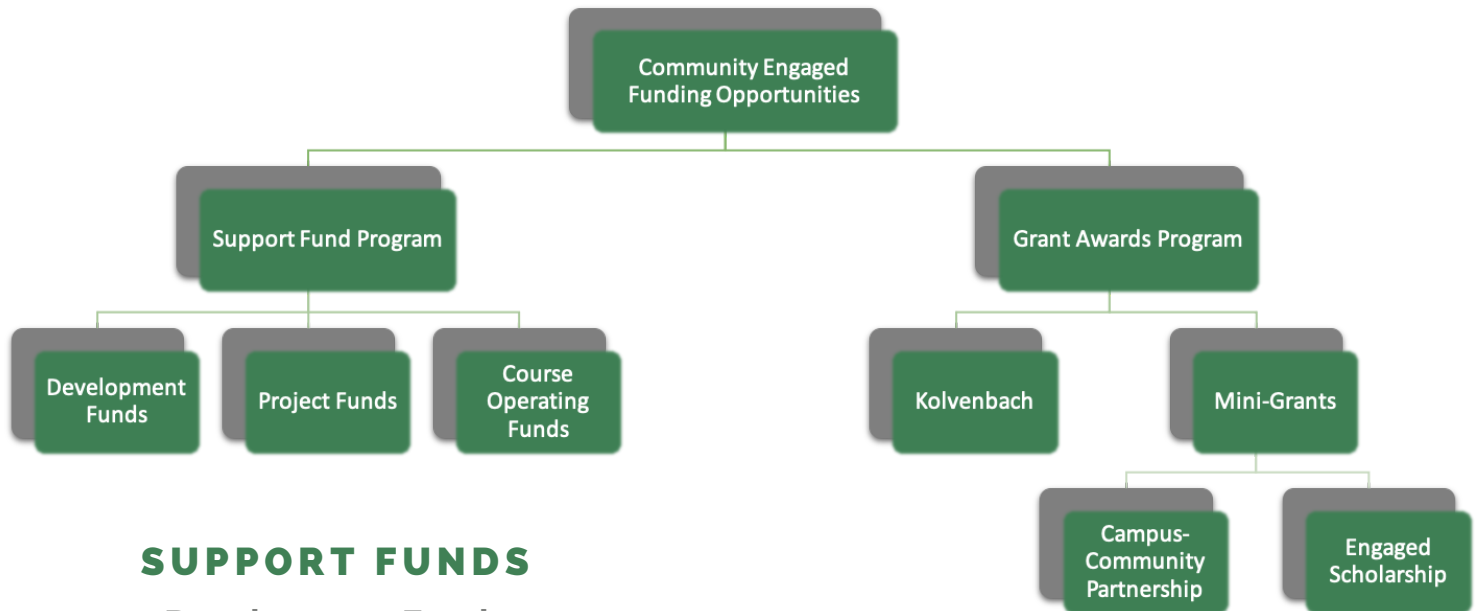

GET FUNDED!

FUNDING OPPORTUNITIES FOR COMMUNITY-ENGAGED ACTIVITIES AND RESEARCH

SUPPORT FUNDS

Development Funds

Up to \$500 support for training in community-engaged scholarship for all Loyola students and employees and their community partners.

Project Funds

Up to \$500 support for community workshops and collaborative service projects for all Loyola students and employees and their community partners.

Course Operating Funds

Up to \$200 for service-learning course expenses for Loyola faculty members

MINI-GRANT AWARDS

Campus-Community Partnership

Up to \$500 support for speakers and events for all Loyola students and employees and their community partners.

Engaged Scholarship

Up to \$1,000 support for implementing community-engaged scholarly projects or presenting scholarship at conference for all Loyola-affiliated people and their community partners.