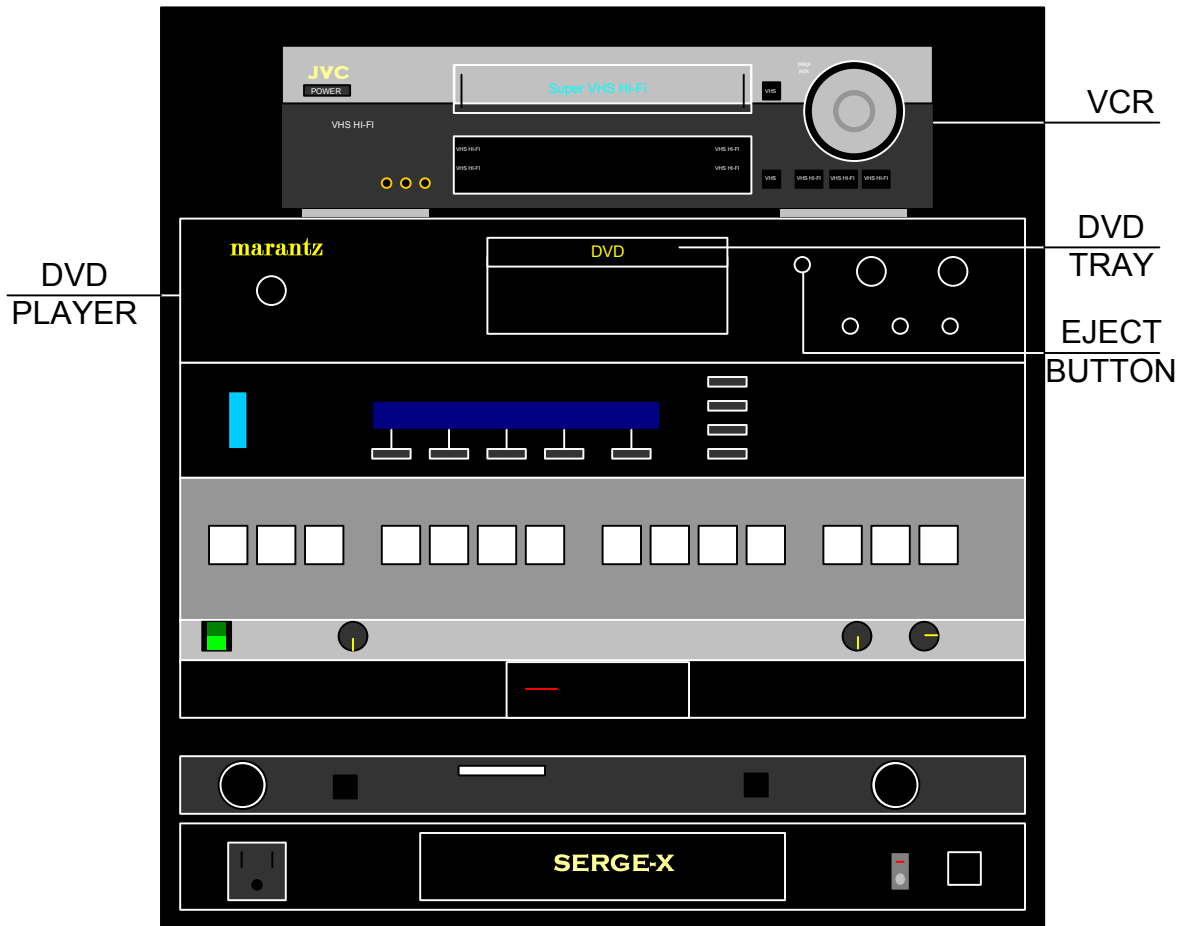

DeChiaro College Center 012  
Knott Hall 005, 006, 305, 309, B01, B03  
*Shelf Equipment*

**VCR/DVD PLAYER:**

The VCR and DVD PLAYER are the only devices located on the shelf that can be controlled via the remote at the podium. If you wish to play a VHS cassette, be sure the main system is on (select "ON" under "SYSTEM" on the Crestron remote), insert the video in the VHS slot, select "VCR" as the source on the remote, and then hit "PLAY", located under "FUNCTIONS" on the remote control. For a DVD, insert the DVD into the DVD tray, select "DVD" as the source, then press "PLAY" under "FUNCTIONS" on the remote.