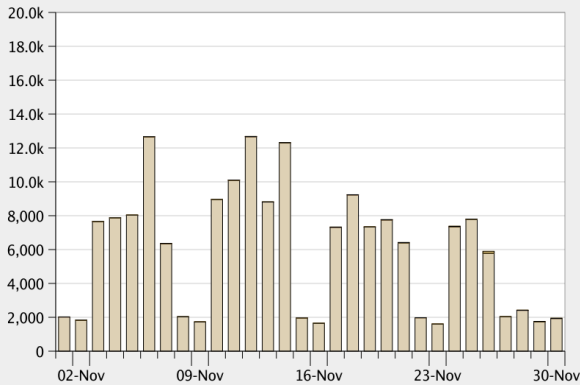

Ironport Monthly Executive Summary

m660.loyola.edu

01 Nov 2014 00:00 to 30 Nov 2014 23:59 (GMT)

View Data for: All Email Appliances
Data in time range: 100.0 % complete

Incoming Mail Graph

Outgoing Mail Graph

Incoming Mail Summary

Message Category	%	Messages
Stopped by Reputation Filtering	89.2%	40,478,423
Stopped as Invalid Recipients	0.1%	23,411
Spam Detected	0.6%	274,842
Virus Detected	0.0%	1,081
Detected by Advanced Malware Protection	0.0%	0
Messages with Malicious URLs	0.0%	0
Stopped by Content Filter	0.0%	16
Stopped by DMARC	0.0%	0
Total Threat Messages:	89.9%	40,777,773
Clean Messages	10.1%	4,606,256
Total Attempted Messages:		45,384,029

Outgoing Mail Summary

Message Processing	%	Messages
Spam Detected	0.2%	421
Virus Detected	0.0%	0
Messages with Malicious URLs	0.0%	0
Stopped by Content Filter	0.0%	75
Clean Messages	99.7%	177,224
Total Messages Processed:		177,720
Message Delivery	%	Messages
Hard Bounces	2.6%	4,645
Delivered	97.4%	173,043
Total Messages Delivered:		177,688