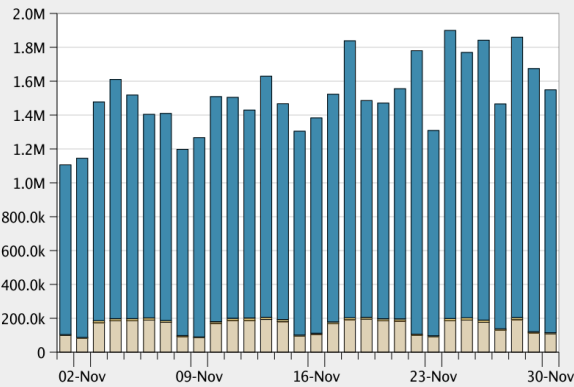

Ironport Monthly Executive Summary

m660.loyola.edu

01 Nov 2014 00:00 to 30 Nov 2014 23:59 (GMT)

View Data for: All Email Appliances
Data in time range: 100.0 % complete

Incoming Mail Graph

Outgoing Mail Graph

Incoming Mail Summary

Message Category	%	Messages
Stopped by Reputation Filtering	89.2%	40,478,423
Stopped as Invalid Recipients	0.1%	23,411
Spam Detected	0.6%	274,842
Virus Detected	0.0%	1,081
Detected by Advanced Malware Protection	0.0%	0
Messages with Malicious URLs	0.0%	0
Stopped by Content Filter	0.0%	16
Stopped by DMARC	0.0%	0
Total Threat Messages:	89.9%	40,777,773
Clean Messages	10.1%	4,606,256
Total Attempted Messages:		45,384,029