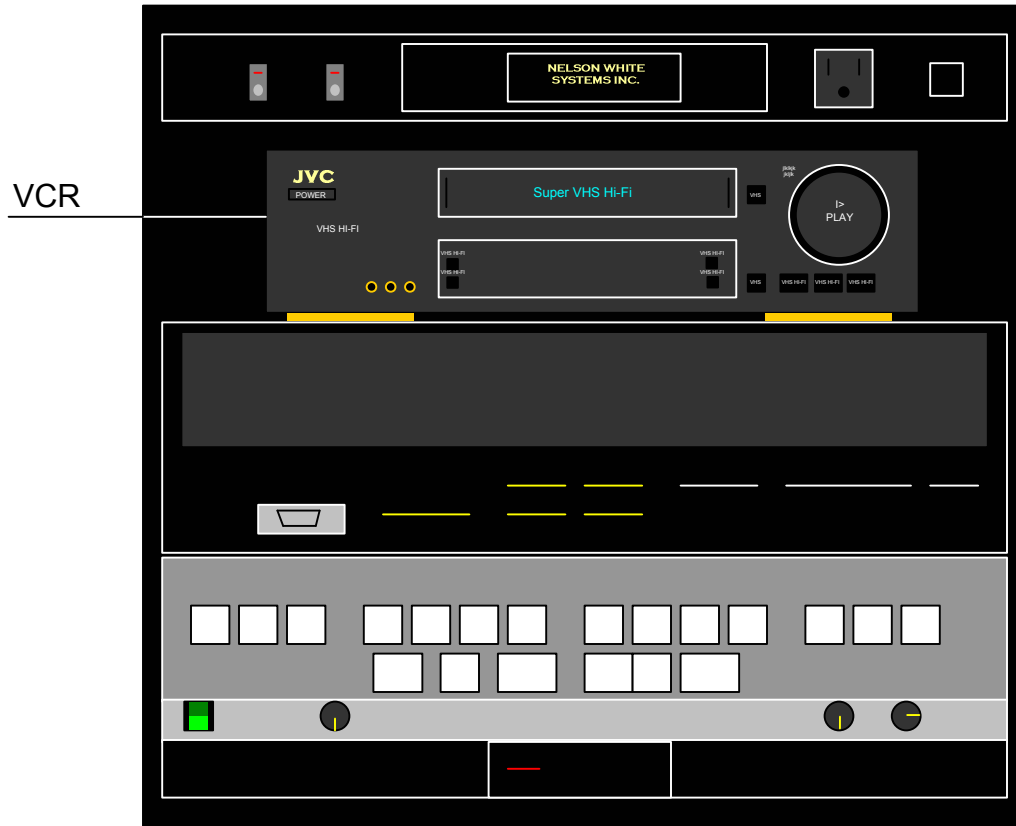

Knott Hall 007, 009

Shelf Equipment

VCR:

The VCR is the only device located on the shelf that can be controlled via the remote at the podium. If you wish to play a VHS cassette, be sure the main system is on (select "ON" under "Projector Power" on the AMX remote), insert the video in the VHS slot, select "VHS" under "SELECT", and then hit "PLAY", located under "FUNCTIONS" on the remote control.